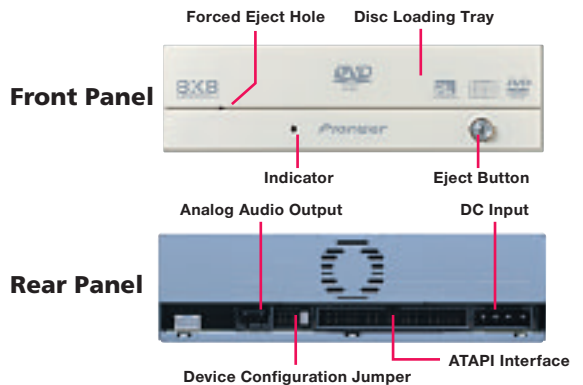

DVR-A07XL Appearance

*The DVD Forum in 2000 approved the use of the DVD-Video format for recording on DVD-R/DVD-RW discs. On Pioneer's DVD Recorders this is referred to as recording in "Video Mode". Supporting playback of DVD-R/DVD-RW discs with this type of content is optional for manufacturers of DVD playback devices, and there are DVD-Video players, DVD-ROM drive equipped PCs, or other DVD playback devices that do not play DVD-R or DVD-RW discs recorded in Video Mode. *Abide by the relevant copyright laws when using this product. *Photo CD is a registered trademark of Eastman Kodak Company. *To record MPEG videos, a video capture card and hardware or software MPEG encoder device are required. *To playback DVD-Video, a DVD-compliant MPEG2 hardware or software decoder is required. *Product design and specifications are subject to change without notice. *Due to printing limitations, the color of the product photos in this catalog may look different from that of the real product. *Pioneer assumes no liability for any loss of data when this product is being used.

Safety Precaution Read the instruction manual before operating this product.

Pioneer is a member of the RWPPi (RW Products Promotion Initiative)

The RWPPi is an organization of 58 companies whose goal is to promote and popularize DVD-R/RW products, i.e., products developed on the basis of DVD-R/RW standards governing the recording and playback of DVD discs.

RWPPi website: <http://www.rwppi.com>

*As of August 2003

RWPPi
RW Products Promotion Initiative

CONTACT

- PIONEER CORPORATION — URL: <http://www.pioneer.co.jp/product-e/>
- PIONEER ELECTRONICS (USA) INC. — URL: <http://www.pioneeramericas.com>
- PIONEER EUROPE N.V. — URL: <http://www.pioneer-eur.com/>
- PIONEER ELECTRONICS ASIACENTRE PTE. — URL: <http://www.pioneer.com.sg>
- PIONEER (HK) LIMITED — (Hong Kong & Macau) URL: <http://www.pioneerhk.com.hk>
- PIONEER CHINA HOLDING CO., LTD. — URL: <http://www.pioneerchina.com>
- PIONEER ELECTRONICS AUSTRALIA PTY.LTD. — URL: <http://www.pioneeraustralia.com.au/>

Pioneer

PIONEER CORPORATION 4-1, Meguro 1-chome, Meguro-ku, Tokyo 153-8654, Japan TEL: +81-3-3495-9924 FAX: +81-3-3495-9973

PIONEER ELECTRONICS(USA)INC.BUSINESS SOLUTIONS DIVISION 2265 East 220th Street, Long Beach, CA 90810, USA TEL: +1-800-444-6784 FAX: +1-310-952-2990

PIONEER EUROPE N.V., MULTIMEDIA DIVISION Pioneer House, Hollybush Hill, Stoke Poges, Slough SL2 4QP, UK TEL:+44-1753-789-789 FAX: +44-1753-789-880

PIONEER ELECTRONICS ASIACENTRE PTE.LTD 253 Alexandra Road, #04-01 Singapore 159936 TEL: +65-6472-1111 FAX: +65-6472-1611

PIONEER (HK) LTD Suites 901-6, 9/F, World Commerce Centre, Harbour City, 11 Canton Road, Tsim Sha Tsui, Kowloon, Hong Kong TEL: +852-2848-6488 FAX: +852-2530-4896

PIONEER CHINA HOLDING CO., LTD 18/F, New Hua Lian Mansion (West), 775 Huai Hai Zhong Rd., Shanghai 200020, P.R. China TEL: +8621- 6431-4466 FAX: +8621-4525-4526