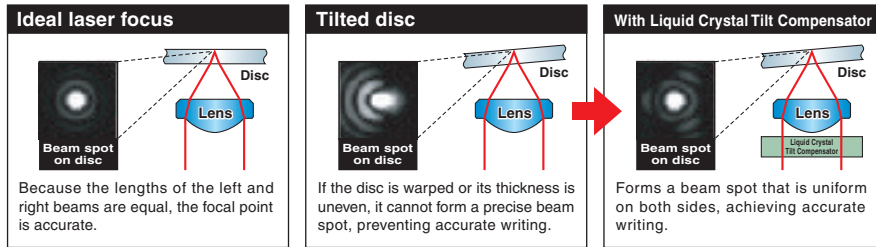

Ultra Dynamic Resonance Absorber

Absorbs vibration caused by imbalanced media. Stabilizes media for higher quality writing and quieter read performance even at high speed.